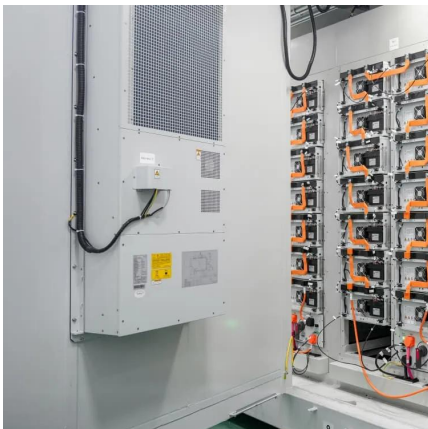

[2000 Watt Pure Sine Power Inverter Kit](#)

3 days ago · The AIMS Power pure sine inverter is capable of producing 2000 watts of clean power ideal for running your sensitive electronics. ...

2000 WATT PURE SINE INVERTER WITH AUTOMATIC TRANSFER SWITCH 12 ...