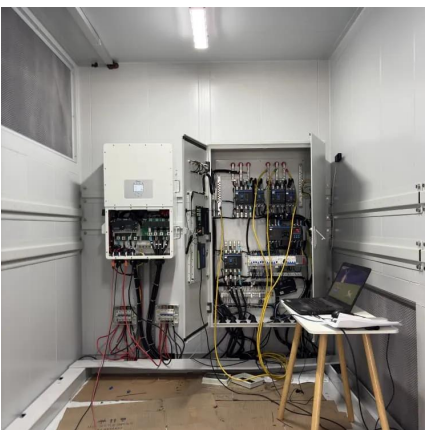

[Amazon : 12 Volt 2000 Watt Inverter](#)

Amazon : 12 volt 2000 watt inverterThe ClimatePartner certified product label confirms that a product meets the requirements for the five steps in climate action including calculating carbon ...

[12v 2000w Inverter, 12v to 110v/240v Power ...](#)

12V power inverter with continuous power 2000 watt, 4000 watt peak power, and max efficiency 90%. The 2000w modified sine wave inverter can ...

[Power Inverter 2000Watt 12V DC to 110V 120V AC Built-in ...](#)

Jan 15, 2024 · Amazon : Power Inverter 2000Watt 12V DC to 110V 120V AC Built-in UL Approved Fuses with Remote Control & 2.4A USB Port 3AC Outlets Compatible with Lithium ...