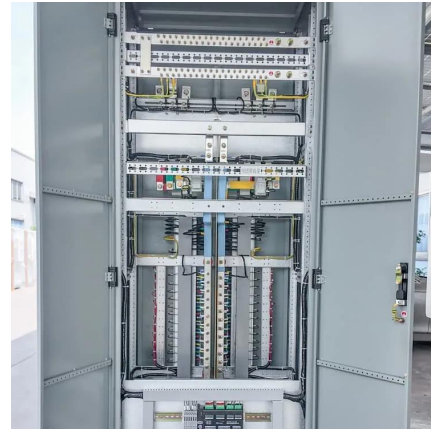

[Vatrer 1000W Pure Sine Wave Inverter 12V to 120V , 2000W ...](#)

Get perfect household AC power from your 12V battery with the Vatrer 1000W Pure Sine Wave Inverter (Model: 1000W Pure Sine Wave Inverter 12V to 120V). Delivering 1000W continuous ...