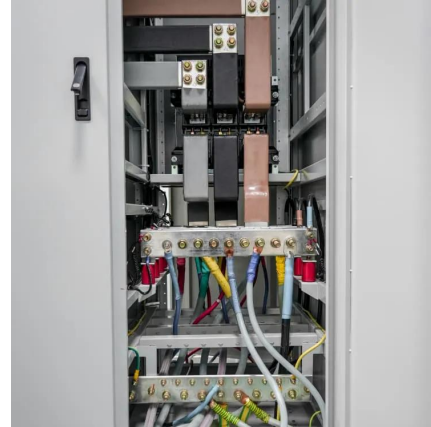

[TIB-240BCMU Series 24V, 240W Uninterruptible Power](#)

Dec 1, 2023 · The TIB 240BCMU turns an existing AC/DC power converter into a fully-fledged uninterruptible power supply (UPS) solution. The integrated microprocessor-powered battery ...

[SEI Critical Power : 24V DC-UPS](#)

The SEI 24V DC-UPS Series provides 24Vdc power with integrated battery backup. A variety of different models offer a range of output current.

PLR2.5K 24v 2u rack mount uninterruptible power supply ups 2.5kva

PLR2.5K 24v 2u rack mount uninterruptible power supply ups 2.5kva is connected mission-critical equipment against damage, downtime

and data loss due to blackouts, brownouts, surges and ...

BVS240XPDR

The Industrial UPS 24V DC DIN Rail is a part of the Schneider Electric's Easy UPS family. This model is a 240W UPS that offers DC input to DC ...

[24V DC UPS , 24V Battery Backed Power Supply , DIN Rail or ...](#)

24V DC UPS Systems for backing up all systems at 24Vdc. Full functionality with integration and alarms available. DIN Rail or Chassis Mount - Contact us