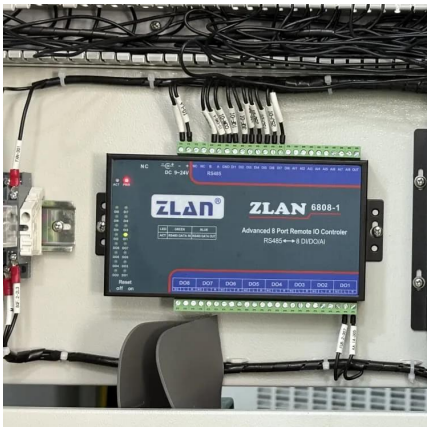

...

24V DC UPS Systems for backing up all systems at 24Vdc. Full functionality with integration and alarms available. DIN Rail or Chassis Mount - ...

DIN-Rail

Uninterruptible DC emergency power supplies for DIN-Rail and control cabinet mounting Robust aluminium-housed DC UPS modules provide 12?V, 24?V, or 48?V uninterruptible DC power in ...