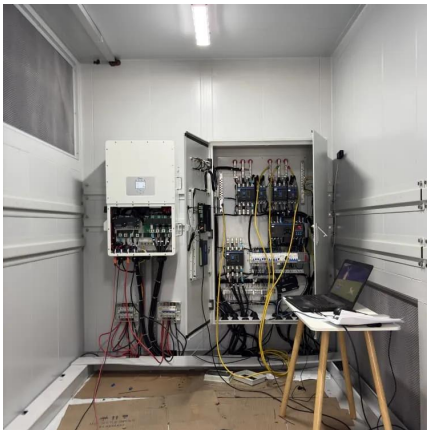

Inovance Inverter 90kw Air Compressor AC Inverter ...

2 days ago · INOVANCE inverter 90kW air compressor AC inverter MD500ET90G Inovance inverter is a general-purpose inverter developed, produced and sold by Inovance Technology. ...