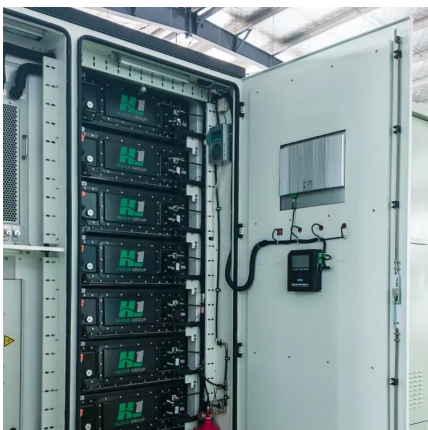

Ashcomonline 4000W Pure Sine Inverter 12v Pure Sine Wave Inverter ...

Aug 29, 2025 · Shop Ashcomonline 4000W Pure Sine Inverter 12v Pure Sine Wave Inverter at Makro. Enjoy secure shopping with 100% reliable delivery, great prices and many ways to pay.