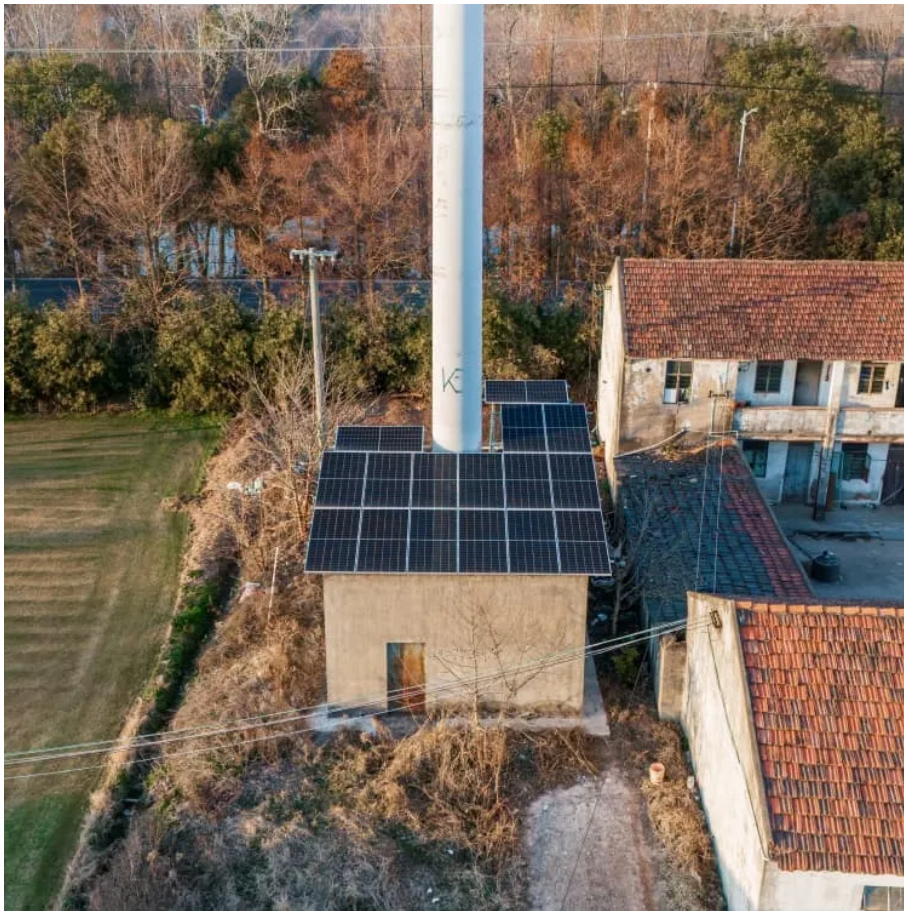

Africa 12v 4000 watt inverter

Overview

What is a 12V 4000W pure sine wave inverter?

Deliver clean, reliable, and robust AC power from a 12V DC source with this 12V 4000W Pure Sine Wave Inverter, designed for high-demand applications from off-grid setups to heavy-duty appliances. The inverter is The MultiPlus-II fits seamlessly into all common energy storage topologies. There is no one-size-fits-all solution to energy storage.

What is a red 4000W inverter?

When purchasing this unit, 4 x Power your essential devices during outages, road trips, or off-grid setups with the Red 4000W Inverter. This high-performance power converter transforms 12V DC from your vehicle or battery system into stable 220V.