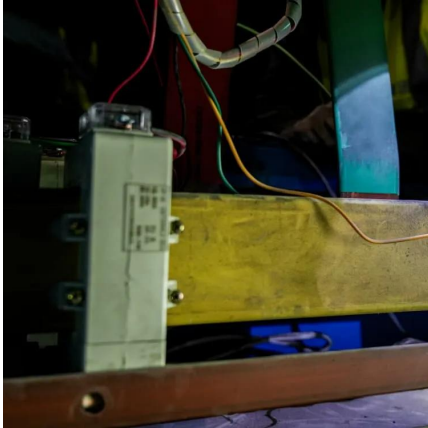

Are battery swap cabinet sites universal