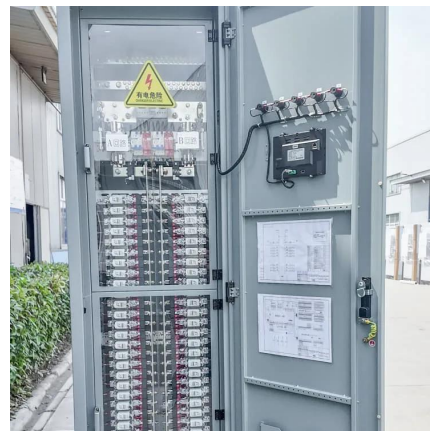

[China High Voltage Switchgear Supplier, Manufacturer and ...](#)

Oct 21, 2025 · High Voltage Switchgear refers to power switchgear with rated voltages of 3.6kV~40.5kV (medium voltage) and 72.5kV~1100kV (high voltage, ultra-high voltage and ultra ...

[Hitachi Energy High Voltage Switchgear (Xiamen) Co., Ltd.](#)

1 day ago · From China to overseas markets, from rural to urban areas, Hitachi Energy never stops. As the global leader in GIS & GIL technology, Hitachi Energy High Voltage Switchgear ...