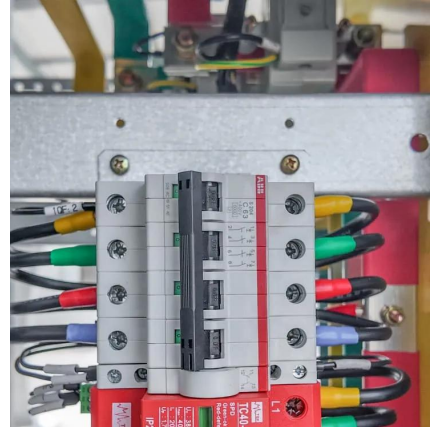

[Guide to Solar Panel Sizes & Dimensions (October 2025)](#)

May 23, 2025 · Discover which solar panel sizes and dimensions are the most common in the UK, as well as which size is the best for your home.