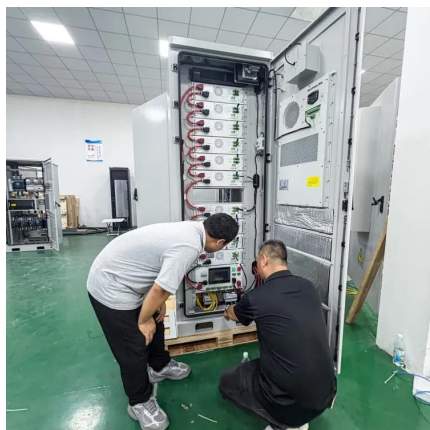

[Battery Cabinet Dimensions Guide , Huijue Group E-Site](#)

Jul 1, 2024 · Tomorrow's Battery Cabinets: Shape-Shifting Reality Emerging phase-change materials now enable adaptive cabinet walls that expand/contract based on cell count. Tesla's ...