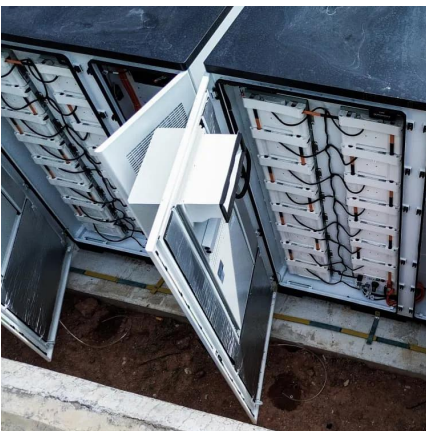

[Transportable base station for emergency communications](#)

Mar 21, 2025 · Access to reliable communications services is a key factor in any emergency situation. ASTRI has succeeded in producing a mobile base station that allows for cost ...