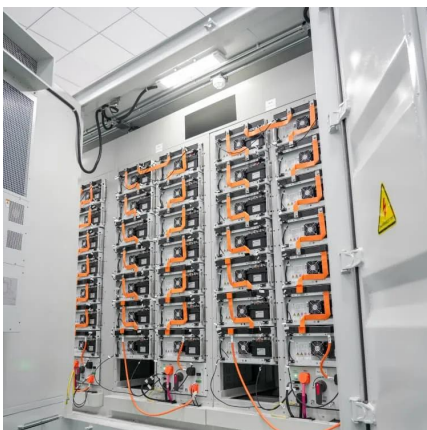

[220V 2.2kw Electric Motor Inverter 220V with High ...](#)

Mar 2, 2025 · 220V 2.2kw Electric Motor Inverter 220V with High Performance Variable Frequency Drive, Find Details and Price about Digital Motor Inverter Advanced VFD Converter ...

[PURE SINE WAVE INVERTER,DC POWER SUPPLY](#)

Shenzhen Bwitt high frequency inverter manufacturer is a high-tech enterprise focusing on solar inverters, wind energy inverters, wind energy power supply product development, IT machine ...

[Rack mounted DC to 220V AC high frequency ...](#)

This rack-mounted inverter converts DC to 220V AC with high-frequency pure sine wave, ideal for telecommunication and other applications.