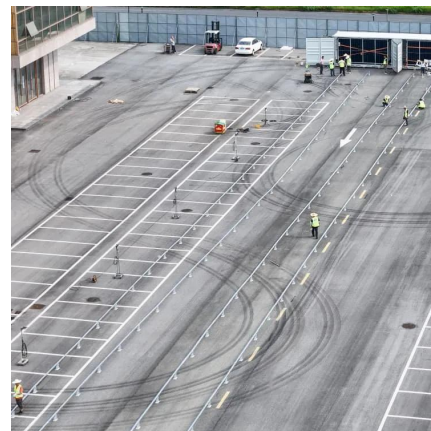

[220V High Frequency Sine Wave Inverter](#)

High quality 220V High Frequency Sine Wave Inverter from China, China's leading 3.5KW high frequency sine wave inverter product, with strict ...