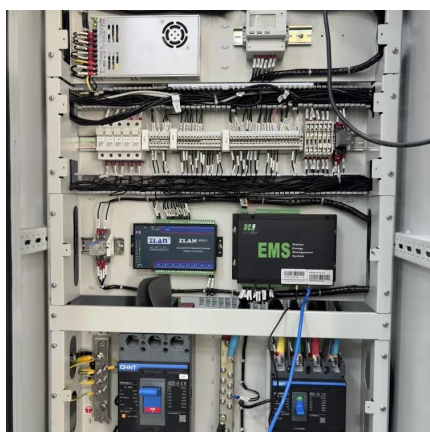

INTEGRATED OUTDOOR POWER COMMUNICATION BASE STATION

Hybrid Energy 5G Base Station Outdoor Power Station Procurement What is 5G power & IEnergy? Fully meet the requirements of rapid 5G deployment, smooth evolution, efficient ...