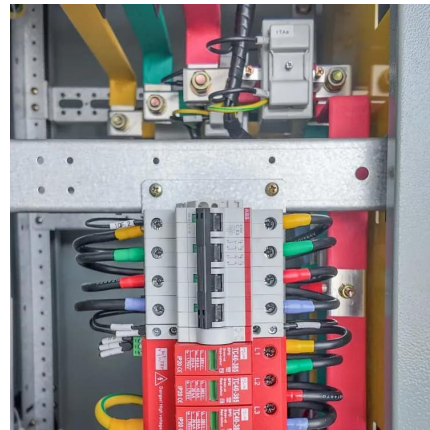

[Storage System , Dogma Energia](#)

An Italian story, since 1997 FAQ Are there risks associated with energy storage? The risks with Dogma Battery Box are almost zero as the system is equipped with fire safety devices and ...