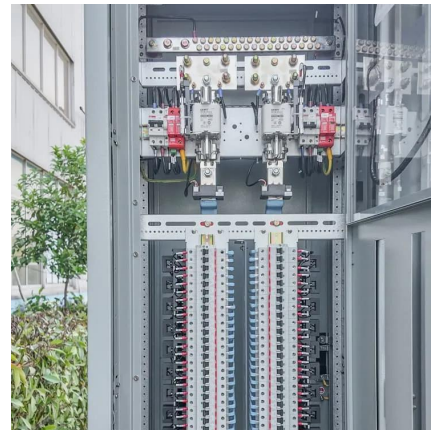

Laayoune BESS House Outdoor Communication Power Supply

Laayoune BESS House Outdoor Communication Power Supply

[Is the outdoor communication power supply of BESS house ...](#)

As of recent data, the average cost of a BESS is approximately \$400-\$600 per kWh. Here's a simple breakdown:. How is Bess reshaping our perception of power supply?In the wake of the ...

Lifepo4 Bess Indoor/Outdoor Mobile Communication Base Station Power

Lifepo4 Bess Indoor/Outdoor Mobile Communication Base Station Power Supply System 3G/4G/5G 30KWh/60Kwh with Air Cooling

[BESS method for outdoor communication power supply](#)

Wall-mounted communication switching power supply

HJDUM01 series wall-mounted communication switching power supply system, supplied by Huijue, features wide-range AC input of 90Vac~300Vac, 96% conversion efficiency, intelligent ...