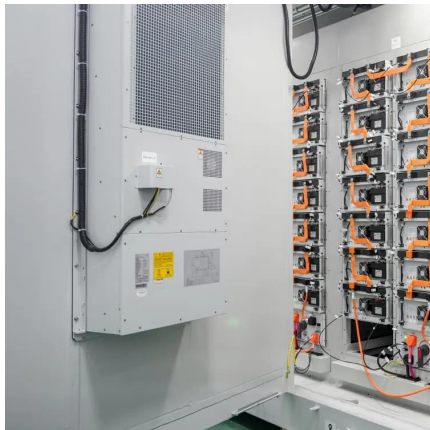

Lifepo4 Bess Indoor/Outdoor Mobile Communication Base Station Power

Lifepo4 Bess Indoor/Outdoor Mobile Communication Base Station Power Supply System 3G/4G/5G 30KWh/60Kwh with Air Cooling