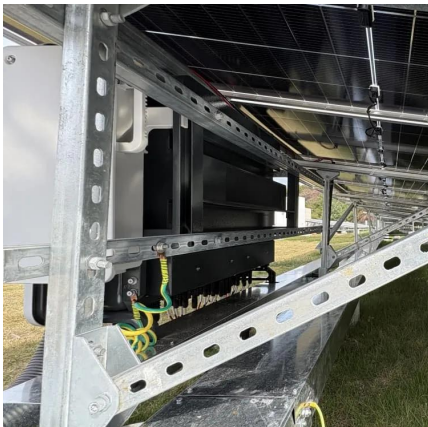

[China Mobile - Renewable energy and green base station ...](#)

Aug 7, 2025 · China Mobile added 467,000 5G base stations while achieving a 2% reduction in overall base station energy consumption in 2024.