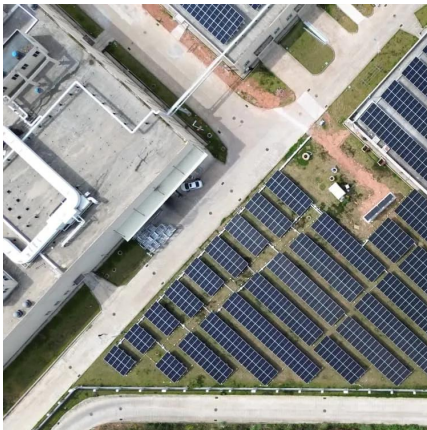

Soetek's Highly Integrated Telecom Power System Solves Outdoor Base

Jul 8, 2025 · In contrast, Soetek's outdoor power base station solution reduces the installation and debugging time by nearly 40% per station, while failure rates drop by over 60%. Its ...