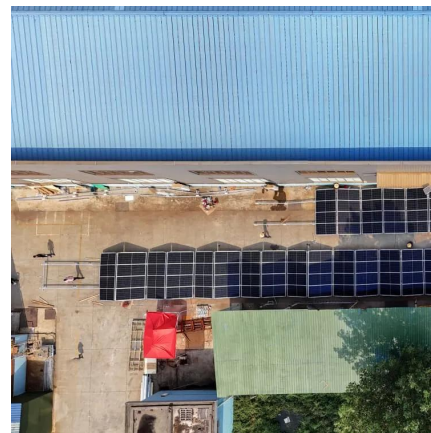

THERMAL MANAGEMENT OF STANDBY BATTERY FOR OUTDOOR BASE STATION

Battery cabinet new energy base station power generation Base station energy cabinet: a highly integrated and intelligent hybrid power system that combines multi-input power modules ...