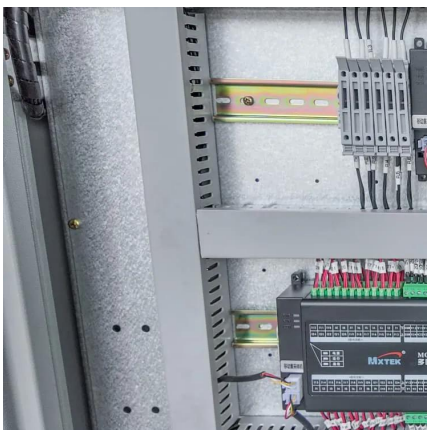

THERMAL MANAGEMENT OF STANDBY BATTERY FOR OUTDOOR BASE STATION

Battery cabinet new energy base station power generation Base station energy cabinet: a highly integrated and intelligent hybrid power system that combines multi-input power modules ...