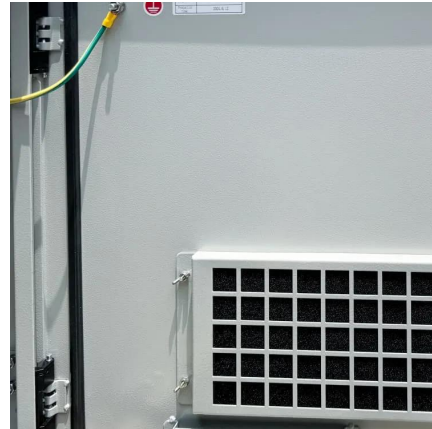

Skopje smart energy storage cabinet types

Skopje smart energy storage cabinet types

[skopje energy storage cabinet container](#)

3 Types of Battery Energy Storage Systems (BESS) Overview. Our IOT based and AI powered battery energy storage systems are geared towards helping mid market Commercial, ...

[New Energy Storage in Skopje: Powering North Macedonia's ...](#)

Apr 28, 2024 · The Battery Revolution: Skopje's Storage Showstoppers Last summer, a heatwave nearly fried Skopje's grid. Enter Battery Park Skopje - a 5MW/15MWh lithium-ion system that ...

[SKOPJE ENERGY STORAGE CABINET MANUFACTURER ...](#)

Cuba Liquid Cooled Energy Storage Battery Cabinet Integrated System Core highlights: The liquid-cooled battery container is integrated with battery clusters, converging power distribution ...