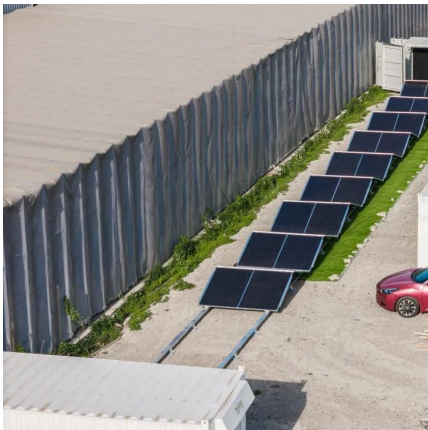

Mobile solar container

Mobile solar container Huijue Group's Mobile Solar Container offers a compact, transportable solar power system with integrated panels, battery storage, and smart management, providing ...