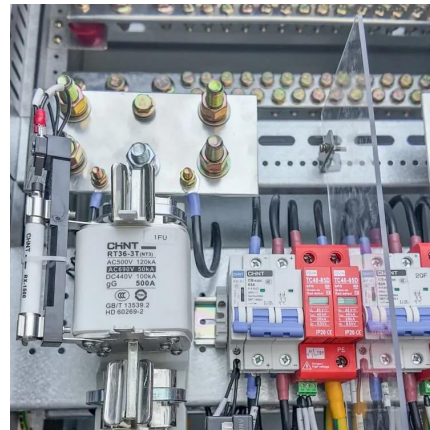

Solar water pump 300 watts

Solar water pump 300 watts

[300W Submersible/Deep Water Well Pump, 24V DC](#)

300 watt solar water pump with DC controller is used for pool, tank, water feature or fountain. It has 24V working voltage, 800 gph max. flow, 35m max. head. Well Pump Features

[Solar Water Pump 300W: Efficient & Reliable Irrigation Solution](#)

Sep 27, 2025 · Discover the best solar water pump 300w for agriculture and home use. Features include brushless motor, stainless steel body, and smart control. Click to find top-rated ...

[Samking 300W DC Stainless Solar Submersible Pump Solar ...](#)

Dec 3, 2025 · Discover Samking's durable 300W DC stainless steel solar submersible pump, designed for deep wells with high flow rates and MPPT controller compatibility.

300W 24V DC Solar Water Pump

Best price solar water pump with special DC controller has maximum head 35m (115ft), maximum flow 800 gallons per hour, DC 24 volt working voltage, 3 inch inlet diameter and 1.25 inch ...