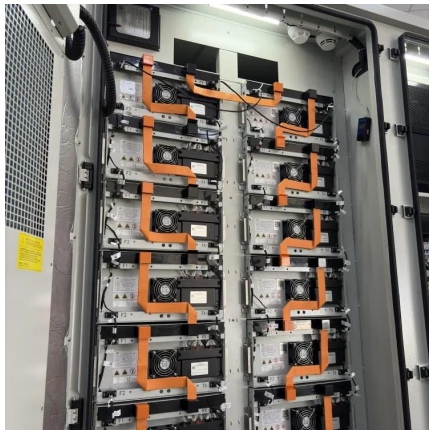

Outdoor battery cabinet for communication base stations

The outdoor integrated cabinet battery cabinet adopts a metal column frame structure, with the overall material made of galvanized steel plate + EPS sandwich panel or galvanized steel ...