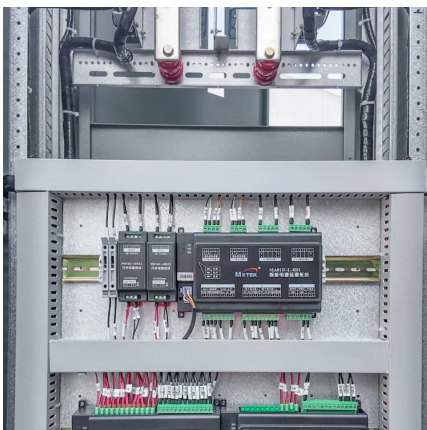

[Outdoor Communication Single Warehouse Cabinet](#)

Jul 7, 2025 · The HJ-SG-D01 series is a lineup of outdoor communication single-bay cabinets designed for floor-standing installations in the fields of communication base stations, smart ...

[Outdoor Communication Energy Cabinet , Moblie, Hybird ...](#)

Technical Parameters Dimension: 2100900900mm, cabinet (HWD) with various installation ways available, including wall hanging and floor mounting. Power Platform: A unified system ...

[Datasheet_KAC50DP-BC100DE_EN_V1.0](#)

Mar 13, 2024 · BluePulse Series KAC50DP-BC100DE Outdoor Battery Cabinet Parameters 202403-V1 Generating Superior Solutions for Energy and More.