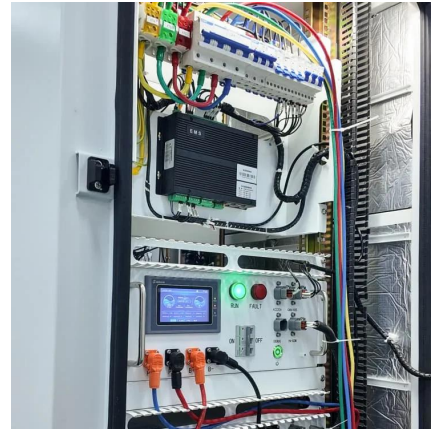

C16 Circuit Breaker

A C16 circuit breaker is a miniature circuit breaker (MCB) with a 16-ampere current rating and a Type C tripping curve. It is widely used in residential, commercial, and light industrial electrical ...

S801N-C16 , ABB

Sep 10, 2025 · The S801N-C16 is a 1-pole High Performance Circuit breaker with C-characteristic, with cage terminal and a rated current of 16 A. It is a current limiting device with a maximum ...