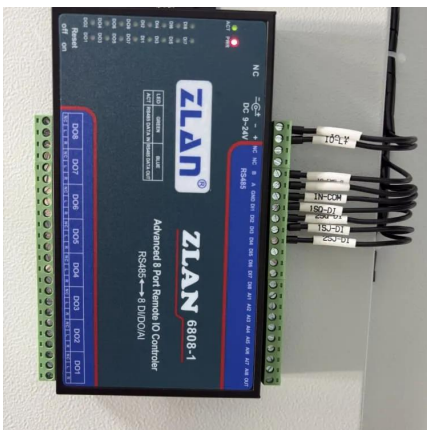

S801N-C16 , ABB

Sep 10, 2025 · The S801N-C16 is a 1-pole High Performance Circuit breaker with C-characteristic, with cage terminal and a rated current of 16 A. It is a current limiting device with a maximum ...

Fuse box and circuit breaker in angola

Fuse box and circuit breaker in angola exporter from China, we're probably the most expert supplier from USA with ISO9001 Certification. Also the items have already been certified by ...

Angola , CBI-electric (Circuit Breaker Industries)

Oct 20, 2025 · Distributors Circuit Breakers Miniature Circuit Breakers Miniature Circuit Breaker Accessories QAC Changeover Switch FAQs Air Circuit Breakers - Mitsubishi Moulded Case - ...